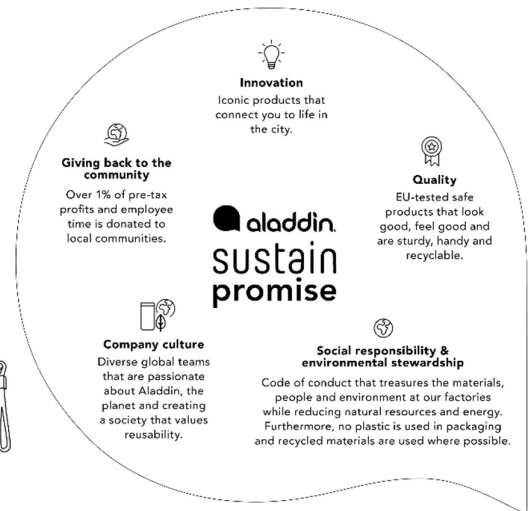

Directions for best performance

During usage, fill to slightly below bottom of lid. Do not overfill. This can lead to spills.

To prevent spills, ensure lid is fully tightened before use.

Do not use with carbonated or fermenting beverages or foods. Doing so may cause pressure build up and lead to lid failure or spills.

For Cold Beverages Only. This Product is not designed for use with hot liquids.

Be sure to wash this product before use.

All water bottle parts are dishwasher safe. Separate upper lid and lower lid with spout prior to washing to clean thoroughly.

Before first use, be sure to wash all parts thoroughly with warm water and soap.

Aladdin® is a registered trademark of Aladdin®: A Brand of PMI